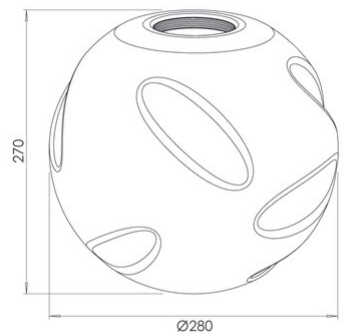

Kit Luci Glass suspension-base 14W

Code	3848-53-241
Type	Glass diffuser
Designer	S.T. Fabas Luce
Eancode	8019282568483
Customs tariff	94059190
Color	Transparent
Material	Borosilicate glass
IK	02
Item Dimensions	270mm Ø280mm - 0.45kg
Packaging Dimensions	330x330x330mm - 1.2kg