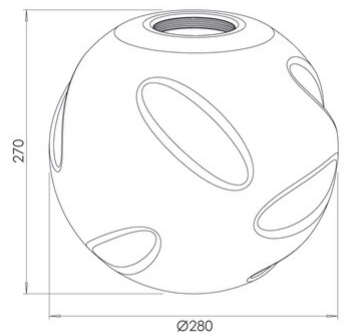

Kit Luci Glass suspension-base 14W

Code	3848-53-241
Type	Glass diffuser
Designer	S.T. Fabas Luce
Eancode	8019282568483
Customs tariff	94059190
Color	Transparent
Material	Borosilicate glass
IK	02
Item Dimensions	270mm Ø280mm - 0.54kg
Packaging Dimensions	330x330x330mm - 1.1kg