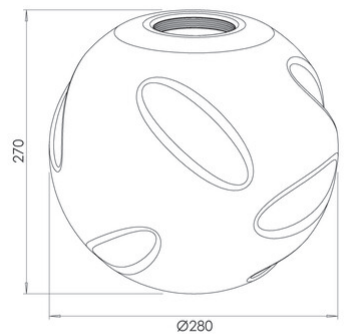

Kit Luci Glass suspension-base 14W

Code	3848-53-379
Type	Glass diffuser
Designer	S.T. Fabas Luce
Eancode	8019282569411
Customs tariff	94059190
Color	Shaded light grey
Material	Borosilicate glass
IK	02
Item Dimensions	270mm Ø280mm - 0.45kg
Packaging Dimensions	330x330x330mm - 1.2kg