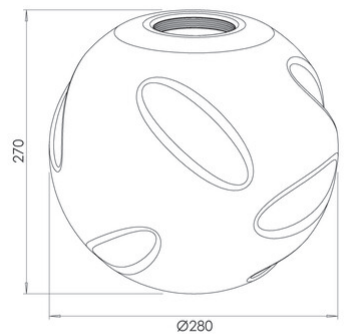

Kit Luci Glass suspension-base 14W

Code	3848-53-382
Type	Glass diffuser
Designer	S.T. Fabas Luce
Eancode	8019282568490
Customs tariff	94059190
Color	Light brown
Material	Borosilicate glass
IK	02
Item Dimensions	270mm Ø280mm - 0.45kg
Packaging Dimensions	330x330x330mm - 1.2kg