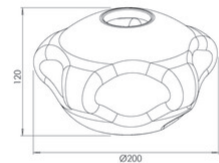

Kit Luci Glass suspension-base 8W

Code	3849-51-382
Type	Glass diffuser
Designer	S.T. Fabas Luce
Eancode	8019282568520
Customs tariff	94059190
Color	Light brown
Material	Borosilicate glass
IK	02
Item Dimensions	120mm Ø200mm - 0..4kg
Packaging Dimensions	330x340x230mm - 1kg