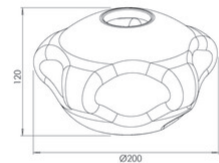

Kit Luci Glass suspension-base 8W

| | |
|-----------------------------|----------------------|
| Code | 3849-51-388 |
| Type | Glass diffuser |
| Designer | S.T. Fabas Luce |
| Eancode | 8019282569633 |
| Customs tariff | 94059190 |
| Color | Shaded bronze |
| Material | Borosilicate glass |
| IK | 02 |
| Item Dimensions | 120mm Ø200mm - 0.4kg |
| Packaging Dimensions | 330x340x230mm - 1kg |