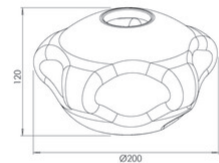

Kit Luci Glass suspension-base 8W

Code	3849-51-388
Type	Glass diffuser
Designer	S.T. Fabas Luce
Eancode	8019282569633
Customs tariff	94059190
Color	Shaded bronze
Material	Borosilicate glass
IK	02
Item Dimensions	120mm Ø200mm - 0.4kg
Packaging Dimensions	330x340x230mm - 1kg