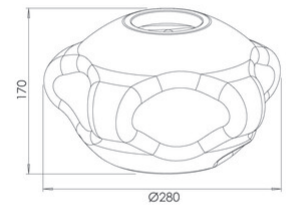

Kit Luci Glass suspension-base 14W

Code	3849-52-382
Type	Glass diffuser
Designer	S.T. Fabas Luce
Eancode	8019282568599
Customs tariff	94059190
Color	Light brown
Material	Borosilicate glass
IK	02
Item Dimensions	170mm Ø280mm - 0.41kg
Packaging Dimensions	330x330x230mm - 0.9kg