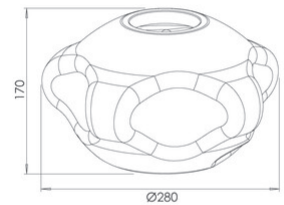

Kit Luci Glass suspension-base 14W

Code	3849-52-388
Type	Glass diffuser
Designer	S.T. Fabas Luce
Eancode	8019282569640
Customs tariff	94059190
Color	Shaded bronze
Material	Borosilicate glass
IK	02
Item Dimensions	170mm Ø280mm - 0.41kg
Packaging Dimensions	330x330x230mm - 0.9kg