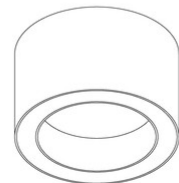

## Urbino

<b>Code</b>	<b>3850-79-179</b>
<b>Type</b>	Spotlight
<b>Designer</b>	S.T. Fabas Luce
<b>Eancode</b>	8019282572480
<b>Customs tariff</b>	94051190
<b>Color</b>	Satined bronze
<b>Material</b>	Metal and methacrylate frame
<b>IP</b>	IP20
<b>IK</b>	08
<b>Insulation Class</b>	 CL1
<b>Item Dimensions</b>	50mm Ø85mm - 0.21kg
<b>Packaging Dimensions</b>	90x90x70mm - 0.225kg
<b>Light Source 1</b>	
<b>Light source</b>	LED Built-in
<b>Light Source Lumen</b>	630 lm
<b>Item Lumen</b>	440 lm
<b>Color Temperature</b>	CCT (2700K 3000K 4000K)
<b>Energy Efficiency Class</b>	
<b>Electrical specifications 1</b>	
<b>Input Voltage</b>	220/240V AC 50/60Hz
<b>Total Absorbed Power</b>	7W
<b>Driver</b>	Included