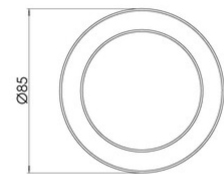

## Urbino

<b>Code</b>	<b>3850-79-179</b>
<b>Type</b>	Spotlight
<b>Designer</b>	S.T. Fabas Luce
<b>Eancode</b>	8019282572480
<b>Customs tariff</b>	94051190
<b>Color</b>	Satined bronze
<b>Material</b>	Metal and methacrylate frame
<b>IP</b>	IP20
<b>IK</b>	08
<b>Insulation Class</b>	 CL1
<b>Item Dimensions</b>	50mm Ø85mm - 0.21kg
<b>Packaging Dimensions</b>	90x90x70mm - 0.225kg
<b>Light Source 1</b>	
<b>Light source</b>	LED Built-in
<b>Light Source Lumen</b>	630 lm
<b>Item Lumen</b>	440 lm
<b>Color Temperature</b>	CCT (2700K 3000K 4000K)
<b>Energy Efficiency Class</b>	
<b>Electrical specifications 1</b>	
<b>Input Voltage</b>	220/240V AC 50/60Hz
<b>Total Absorbed Power</b>	7W
<b>Driver</b>	Included