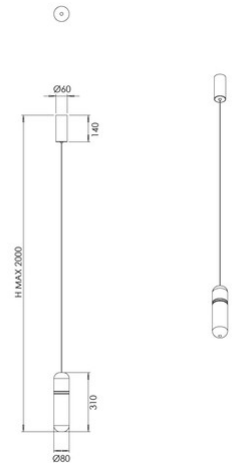

Portofino

Code	3854-41-119
Type	Suspension lamp
Designer	S.T. Fabas Luce
Eancode	8019282571438
Customs tariff	94051150
Color	Satined brass
Material	Metal frame and borosilicate glass
IP	IP20
IK	02
Insulation Class	 CL1
Item Dimensions	Max 2000mm Ø80mm - 1.4kg
Packaging Dimensions	310x250x140mm - 1.9kg
Light Source 1	
Light source	LED 7W Built-in
Light Source Lumen	725 lm
Item Lumen	580 lm
Color Temperature	Warm white 3000K
Energy Efficiency Class	
Electrical specifications 1	
Input Voltage	230V AC 50Hz
Control System	Phase cut dimmable