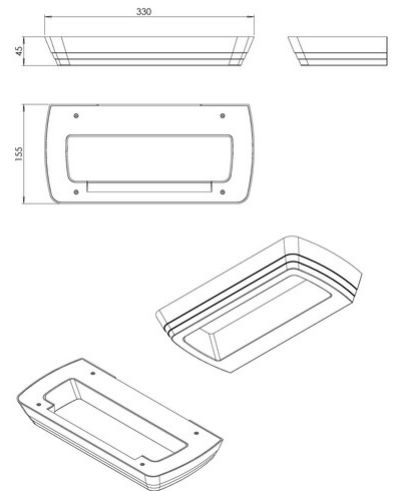

Mida

Code	3857-21-102
Type	Wall lamp
Designer	S.T. Fabas Luce
Eancode	8019282570073
Customs tariff	94051190
Color	White
Material	Aluminum frame
IP	IP20
IK	06
Insulation Class	 CL1
Item Dimensions	330x155x45mm - 1.27kg
Packaging Dimensions	365x215x100mm - 1.5kg
Light Source 1	
Light source	LED Built-in
Light Source Lumen	2950 lm
Item Lumen	2350 lm
Color Temperature	CCT (2700K 3000K 4000K)
Energy Efficiency Class	
Electrical specifications 1	
Input Voltage	230V AC 50Hz
Total Absorbed Power	24W
Control System	Phase cut dimmable