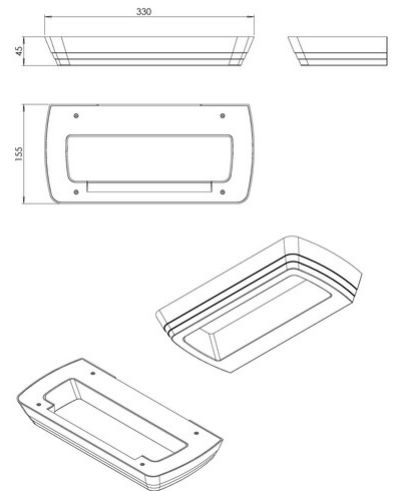

Mida

Code	3857-21-355
Type	Wall lamp
Designer	S.T. Fabas Luce
Eancode	8019282570097
Customs tariff	94051190
Color	Sandy color
Material	Aluminum frame
IP	IP20
IK	06
Insulation Class	 CL1
Item Dimensions	330x155x45mm - 1.27kg
Packaging Dimensions	365x215x100mm - 1.5kg
Light Source 1	
Light source	LED Built-in
Light Source Lumen	2950 lm
Item Lumen	2350 lm
Color Temperature	CCT (2700K 3000K 4000K)
Energy Efficiency Class	
Electrical specifications 1	
Input Voltage	230V AC 50Hz
Total Absorbed Power	24W
Control System	Phase cut dimmable