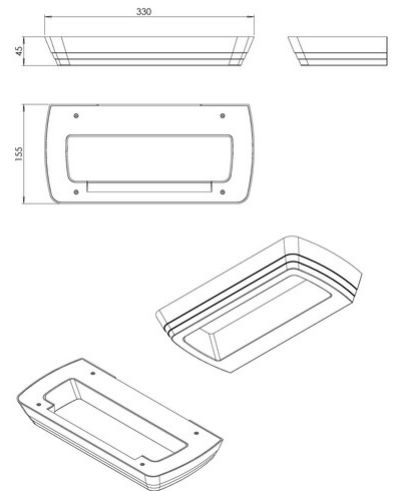

Mida

Code	3857-21-361
Type	Wall lamp
Designer	S.T. Fabas Luce
Eancode	8019282570080
Customs tariff	94051190
Color	Corten
Material	Aluminum frame
IP	IP20
IK	06
Insulation Class	 CL1
Item Dimensions	330x155x45mm - 1.27kg
Packaging Dimensions	365x215x100mm - 1.5kg
Light Source 1	
Light source	LED Built-in
Light Source Lumen	2950 lm
Item Lumen	2350 lm
Color Temperature	CCT (2700K 3000K 4000K)
Energy Efficiency Class	
Electrical specifications 1	
Input Voltage	230V AC 50Hz
Total Absorbed Power	24W
Control System	Phase cut dimmable