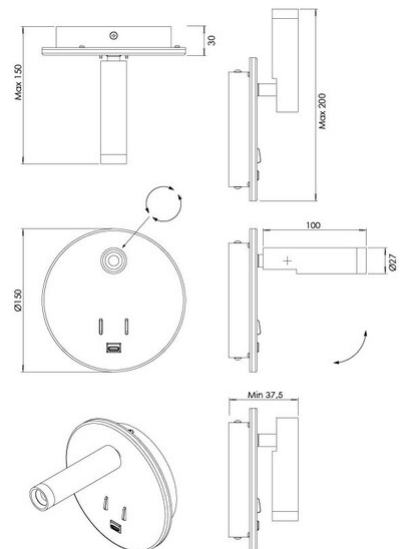

Lollo

Code	3859-21-101
Type	Wall lamp
Designer	S.T. Fabas Luce
Eancode	8019282571490
Customs tariff	94051190
Color	Black
Material	Aluminum frame
IP	IP20
IK	04
Insulation Class	 CL2
Item Dimensions	Max 150xMax 200mm Ø150mm - 0.65kg
Packaging Dimensions	152x152x97mm - 0.67kg
Light Source 1	
Light source	LED Built-in
Power Pack Type	With double lighting
Light Source Lumen	1030 lm
Item Lumen	820 lm
Color Temperature	Warm white 3000K
Energy Efficiency Class	 F
Electrical specifications 1	
Input Voltage	230V AC 50Hz
Total Absorbed Power	9W