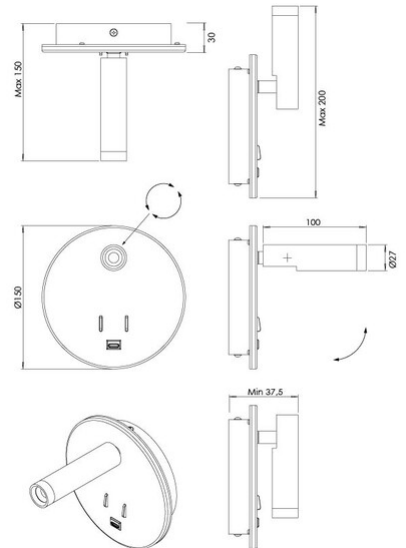

Lollo

Code	3859-21-102
Type	Wall lamp
Designer	S.T. Fabas Luce
Eancode	8019282571506
Customs tariff	94051190
Color	White
Material	Aluminum frame
IP	IP20
IK	04
Insulation Class	 CL2
Item Dimensions	Max 150xMax 200mm Ø150mm - 0.65kg
Packaging Dimensions	152x152x97mm - 0.67kg
Light Source 1	
Light source	LED Built-in
Power Pack Type	With double lighting
Light Source Lumen	1030 lm
Item Lumen	820 lm
Color Temperature	Warm white 3000K
Energy Efficiency Class	 F
Electrical specifications 1	
Input Voltage	230V AC 50Hz
Total Absorbed Power	9W