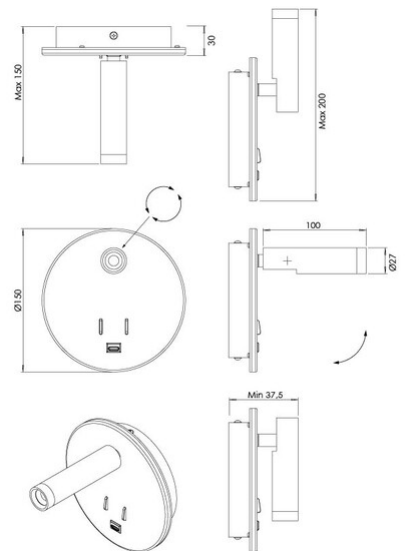

Lollo

Code	3859-21-389
Type	Wall lamp
Designer	S.T. Fabas Luce
Eancode	8019282571513
Customs tariff	94051190
Color	Rose gold
Material	Aluminum frame
IP	IP20
IK	04
Insulation Class	 CL2
Item Dimensions	Max 150xMax 200mm Ø150mm - 0.65kg
Packaging Dimensions	152x152x97mm - 0.67kg
Light Source 1	
Light source	LED Built-in
Power Pack Type	With double lighting
Light Source Lumen	1030 lm
Item Lumen	820 lm
Color Temperature	Warm white 3000K
Energy Efficiency Class	 F
Electrical specifications 1	
Input Voltage	230V AC 50Hz
Total Absorbed Power	9W