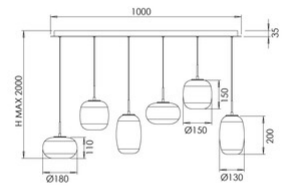

# Brio

<b>Code</b>	<b>3860-46-332</b>
<b>Type</b>	Suspension lamp
<b>Designer</b>	S.T. Fabas Luce
<b>Eancode</b>	8019282571636
<b>Customs tariff</b>	94051150
<b>Color</b>	Shaded gold
<b>Material</b>	Metal frame and borosilicate glass
<b>IP</b>	IP20
<b>IK</b>	02
<b>Insulation Class</b>	 CL1
<b>Item Dimensions</b>	1000x350xMax 2000mm - 8.5kg
<b>Packaging Dimensions</b>	1180x380x550mm - 12.5kg
<b>Light Source 1</b>	
<b>Light source</b>	LED 42W Built-in
<b>Light Source Lumen</b>	4500 lm
<b>Item Lumen</b>	3150 lm
<b>Color Temperature</b>	CCT (2700K 3000K 4000K)
<b>Energy Efficiency Class</b>	
<b>Electrical specifications 1</b>	
<b>Input Voltage</b>	230V AC 50Hz
<b>Control System</b>	Steps dimmable