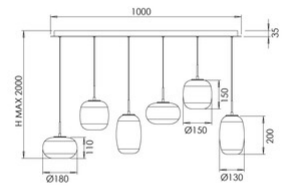

Brio

Code	3860-46-332
Type	Suspension lamp
Designer	S.T. Fabas Luce
Eancode	8019282571636
Customs tariff	94051150
Color	Shaded gold
Material	Metal frame and borosilicate glass
IP	IP20
IK	02
Insulation Class	 CL1
Item Dimensions	1000x350xMax 2000mm - 8.5kg
Packaging Dimensions	1180x380x550mm - 12.5kg
Light Source 1	
Light source	LED 42W Built-in
Light Source Lumen	4500 lm
Item Lumen	3150 lm
Color Temperature	CCT (2700K 3000K 4000K)
Energy Efficiency Class	
Electrical specifications 1	
Input Voltage	230V AC 50Hz
Control System	Steps dimmable