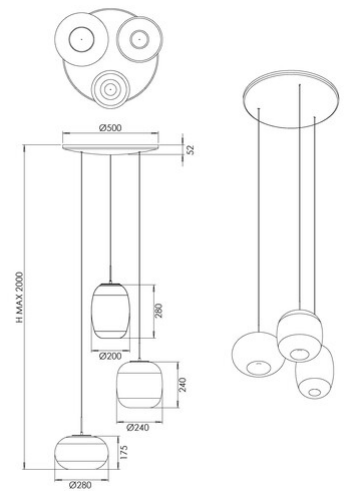

Brio

Code	3860-47-332
Type	Suspension lamp
Designer	S.T. Fabas Luce
Eancode	8019282571650
Customs tariff	94051150
Color	Shaded gold
Material	Metal frame and borosilicate glass
IP	IP20
IK	02
Insulation Class	 CL1
Item Dimensions	Max 2000mm Ø500mm - 4.6kg
Packaging Dimensions	600x600x500mm - 8kg
Light Source 1	
Light source	LED 42W Built-in
Light Source Lumen	4530 lm
Item Lumen	3170 lm
Color Temperature	CCT (2700K 3000K 4000K)
Energy Efficiency Class	
Electrical specifications 1	
Input Voltage	230V AC 50Hz
Control System	Steps dimmable