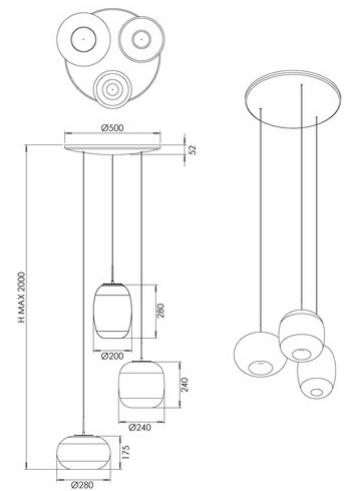

Brio

Code	3860-47-332
Type	Suspension lamp
Designer	S.T. Fabas Luce
Eancode	8019282571650
Customs tariff	94051150
Color	Shaded gold
Material	Metal frame and borosilicate glass
IP	IP20
IK	02
Insulation Class	 CL1
Item Dimensions	Max 2000mm Ø500mm - 4.6kg
Packaging Dimensions	600x600x500mm - 8kg
Light Source 1	
Light source	LED 42W Built-in
Light Source Lumen	4530 lm
Item Lumen	3170 lm
Color Temperature	CCT (2700K 3000K 4000K)
Energy Efficiency Class	 E
Electrical specifications 1	
Input Voltage	230V AC 50Hz
Control System	Steps dimmable