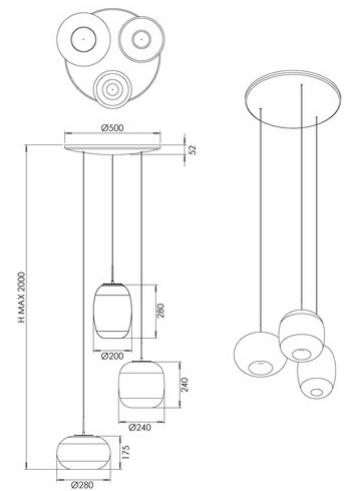

Brio

Code	3860-47-379
Type	Suspension lamp
Designer	S.T. Fabas Luce
Eancode	8019282571681
Customs tariff	94051150
Color	Shaded light grey
Material	Metal frame and borosilicate glass
IP	IP20
IK	02
Insulation Class	 CL1
Item Dimensions	Max 2000mm Ø500mm - 4.6kg
Packaging Dimensions	600x600x500mm - 8kg
Light Source 1	
Light source	LED 42W Built-in
Light Source Lumen	4530 lm
Item Lumen	3170 lm
Color Temperature	CCT (2700K 3000K 4000K)
Energy Efficiency Class	
Electrical specifications 1	
Input Voltage	230V AC 50Hz
Control System	Steps dimmable