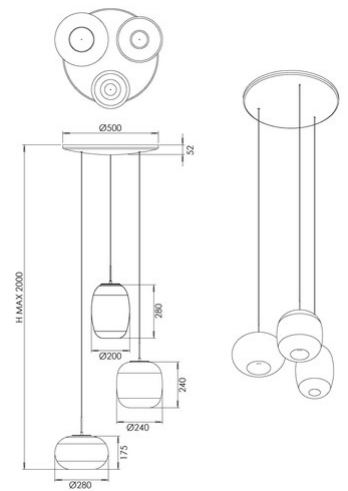

Brio

Code	3860-47-379
Type	Suspension lamp
Designer	S.T. Fabas Luce
Eancode	8019282571681
Customs tariff	94051150
Color	Shaded light grey
Material	Metal frame and borosilicate glass
IP	IP20
IK	02
Insulation Class	 CL1
Item Dimensions	Max 2000mm Ø500mm - 4.6kg
Packaging Dimensions	600x600x500mm - 8kg
Light Source 1	
Light source	LED 42W Built-in
Light Source Lumen	4530 lm
Item Lumen	3170 lm
Color Temperature	CCT (2700K 3000K 4000K)
Energy Efficiency Class	
Electrical specifications 1	
Input Voltage	230V AC 50Hz
Control System	Steps dimmable