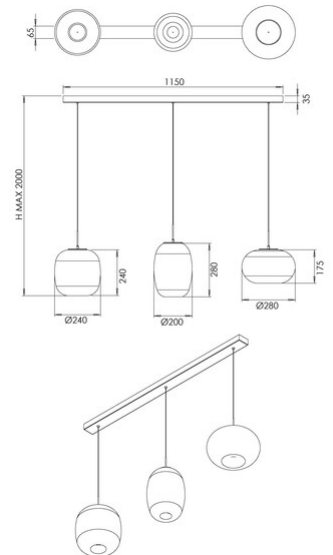

# Brio

<b>Code</b>	<b>3860-48-332</b>
<b>Type</b>	Suspension lamp
<b>Designer</b>	S.T. Fabas Luce
<b>Eancode</b>	8019282571698
<b>Customs tariff</b>	94051150
<b>Color</b>	Shaded gold
<b>Material</b>	Metal frame and borosilicate glass
<b>IP</b>	IP20
<b>IK</b>	02
<b>Insulation Class</b>	 CL1
<b>Item Dimensions</b>	1150x65xMax 2000mm - 3kg
<b>Packaging Dimensions</b>	1180x380x550mm - 6kg
<b>Light Source 1</b>	
<b>Light source</b>	LED 42W Built-in
<b>Light Source Lumen</b>	4530 lm
<b>Item Lumen</b>	3170 lm
<b>Color Temperature</b>	CCT (2700K 3000K 4000K)
<b>Energy Efficiency Class</b>	
<b>Electrical specifications 1</b>	
<b>Input Voltage</b>	230V AC 50Hz
<b>Control System</b>	Steps dimmable