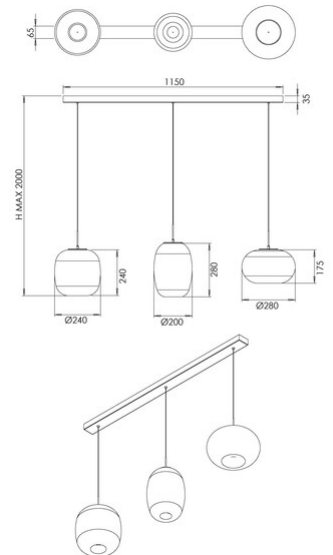

Brio

Code	3860-48-332
Type	Suspension lamp
Designer	S.T. Fabas Luce
Eancode	8019282571698
Customs tariff	94051150
Color	Shaded gold
Material	Metal frame and borosilicate glass
IP	IP20
IK	02
Insulation Class	 CL1
Item Dimensions	1150x65xMax 2000mm - 3kg
Packaging Dimensions	1180x380x550mm - 6kg
Light Source 1	
Light source	LED 42W Built-in
Light Source Lumen	4530 lm
Item Lumen	3170 lm
Color Temperature	CCT (2700K 3000K 4000K)
Energy Efficiency Class	
Electrical specifications 1	
Input Voltage	230V AC 50Hz
Control System	Steps dimmable