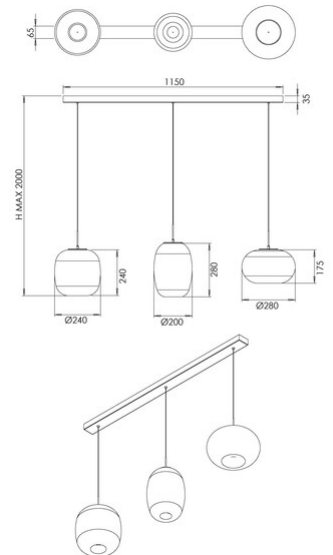

Brio

Code	3860-48-378
Type	Suspension lamp
Designer	S.T. Fabas Luce
Eancode	8019282571704
Customs tariff	94051150
Color	Shaded cognac
Material	Metal frame and borosilicate glass
IP	IP20
IK	02
Insulation Class	 CL1
Item Dimensions	1150x65xMax 2000mm - 3kg
Packaging Dimensions	1180x380x550mm - 6kg
Light Source 1	
Light source	LED 42W Built-in
Light Source Lumen	4530 lm
Item Lumen	3170 lm
Color Temperature	CCT (2700K 3000K 4000K)
Energy Efficiency Class	
Electrical specifications 1	
Input Voltage	230V AC 50Hz
Control System	Steps dimmable