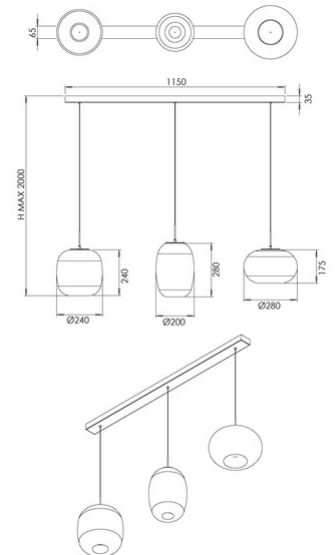

Brio

Code	3860-48-378
Type	Suspension lamp
Designer	S.T. Fabas Luce
Eancode	8019282571704
Customs tariff	94051150
Color	Shaded cognac
Material	Metal frame and borosilicate glass
IP	IP20
IK	02
Insulation Class	 CL1
Item Dimensions	1150x65xMax 2000mm - 3kg
Packaging Dimensions	1180x380x550mm - 6kg
Light Source 1	
Light source	LED 42W Built-in
Light Source Lumen	4530 lm
Item Lumen	3170 lm
Color Temperature	CCT (2700K 3000K 4000K)
Energy Efficiency Class	
Electrical specifications 1	
Input Voltage	230V AC 50Hz
Control System	Steps dimmable