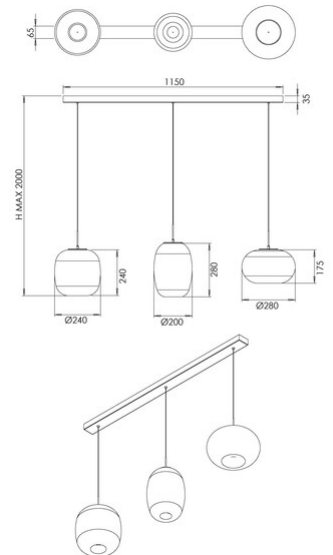

Brio

Code	3860-48-379
Type	Suspension lamp
Designer	S.T. Fabas Luce
Eancode	8019282573241
Customs tariff	94051150
Color	Shaded light grey
Material	Metal frame and borosilicate glass
IP	IP20
IK	02
Insulation Class	 CL1
Item Dimensions	1150x65xMax 2000mm - 3kg
Packaging Dimensions	1180x380x550mm - 6kg
	Light Source 1
Light source	LED 42W Built-in
Light Source Lumen	4530 lm
Item Lumen	3170 lm
Color Temperature	CCT (2700K 3000K 4000K)
Energy Efficiency Class	
	Electrical specifications 1
Input Voltage	230V AC 50Hz
Control System	Steps dimmable