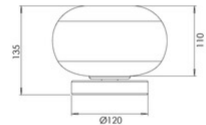

Fuego

Code	3861-30-378
Type	Table lamp
Designer	S.T. Fabas Luce
Eancode	8019282571711
Customs tariff	94051150
Color	Shaded cognac
Material	Metal frame and borosilicate glass
IP	IP20
IK	02
Insulation Class	 CL1
Item Dimensions	135mm Ø180mm - 0.6kg
Packaging Dimensions	300x300x350mm - 1.2kg
Light Source 1	
Light source	LED 7W Built-in
Power Pack Type	Touch dimmer
Light Source Lumen	540 lm
Item Lumen	405 lm
Color Temperature	CCT (2700K 3000K 4000K)
Energy Efficiency Class	
Electrical specifications 1	
Input Voltage	230V AC 50Hz