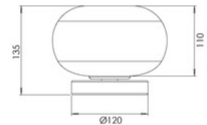

Fuego

Code	3861-30-378
Type	Table lamp
Designer	S.T. Fabas Luce
Eancode	8019282571711
Customs tariff	94051150
Color	Shaded cognac
Material	Metal frame and borosilicate glass
IP	IP20
IK	02
Insulation Class	 CL1
Item Dimensions	135mm Ø180mm - 0.6kg
Packaging Dimensions	300x300x350mm - 1.2kg
Light Source 1	
Light source	LED 7W Built-in
Power Pack Type	Touch dimmer
Light Source Lumen	540 lm
Item Lumen	405 lm
Color Temperature	CCT (2700K 3000K 4000K)
Energy Efficiency Class	
Electrical specifications 1	
Input Voltage	230V AC 50Hz