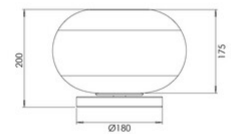

Fuego

| | |
|------------------------------------|--|
| Code | 3861-35-378 |
| Type | Table lamp |
| Designer | S.T. Fabas Luce |
| Eancode | 8019282571728 |
| Customs tariff | 94051150 |
| Color | Shaded cognac |
| Material | Metal frame and borosilicate glass |
| IP | IP20 |
| IK | 02 |
| Insulation Class |  CL1 |
| Item Dimensions | 200mm Ø280mm - 1.4kg |
| Packaging Dimensions | 350x350x400mm - 2.5kg |
| Light Source 1 | |
| Light source | LED 11W Built-in |
| Power Pack Type | Touch dimmer |
| Light Source Lumen | 1080 lm |
| Item Lumen | 810 lm |
| Color Temperature | CCT (2700K 3000K 4000K) |
| Energy Efficiency Class |  |
| Electrical specifications 1 | |
| Input Voltage | 230V AC 50Hz |