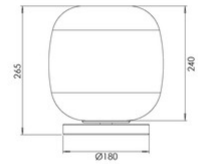

Vesuvio

Code	3862-35-332
Type	Table lamp
Designer	S.T. Fabas Luce
Eancode	8019282571742
Customs tariff	94051150
Color	Shaded gold
Material	Metal frame and borosilicate glass
IP	IP20
IK	02
Insulation Class	 CL1
Item Dimensions	265mm Ø240mm - 1.4kg
Packaging Dimensions	300x300x420mm - 2.5kg
Light Source 1	
Light source	LED 11W Built-in
Power Pack Type	Touch dimmer
Light Source Lumen	1080 lm
Item Lumen	810 lm
Color Temperature	CCT (2700K 3000K 4000K)
Energy Efficiency Class	
Electrical specifications 1	
Input Voltage	230V AC 50Hz