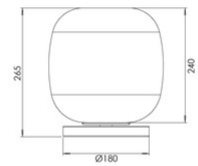

Vesuvio

Code	3862-35-332
Type	Table lamp
Designer	S.T. Fabas Luce
Eancode	8019282571742
Customs tariff	94051150
Color	Shaded gold
Material	Metal frame and borosilicate glass
IP	IP20
IK	02
Insulation Class	 CL1
Item Dimensions	265mm Ø240mm - 1.4kg
Packaging Dimensions	300x300x420mm - 2.5kg
Light Source 1	
Light source	LED 11W Built-in
Power Pack Type	Touch dimmer
Light Source Lumen	1080 lm
Item Lumen	810 lm
Color Temperature	CCT (2700K 3000K 4000K)
Energy Efficiency Class	
Electrical specifications 1	
Input Voltage	230V AC 50Hz