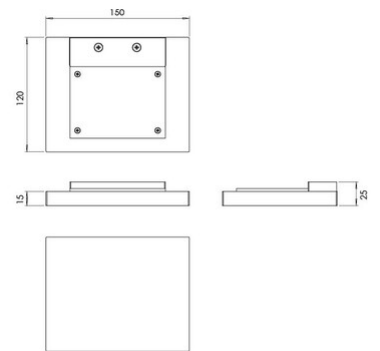

Fit

Code	3866-21-102
Type	Wall lamp
Designer	S.T. Fabas Luce
Eancode	8019282574927
Customs tariff	94051190
Color	White
Material	Metal and methacrylate frame
IP	IP20
IK	04
Insulation Class	 CL1
Item Dimensions	150x120x25mm - 0.72kg
Packaging Dimensions	170x130x40mm - 0.76kg
Light Source 1	
Light source	LED Built-in
Light Source Lumen	1130 lm
Item Lumen	1017 lm
Color Temperature	Warm white 3000K
Energy Efficiency Class	
Electrical specifications 1	
Input Voltage	230V AC 50Hz
Total Absorbed Power	10W
Control System	Phase cut dimmable