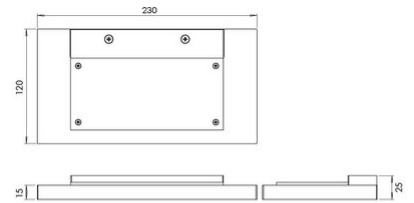

Fit

Code	3866-22-102
Type	Wall lamp
Designer	S.T. Fabas Luce
Eancode	8019282574934
Customs tariff	94051190
Color	White
Material	Metal and methacrylate frame
IP	IP20
IK	04
Insulation Class	 CL1
Item Dimensions	230x120x25mm - 1.07kg
Packaging Dimensions	250x130x40mm - 1.12kg
Light Source 1	
Light source	LED Built-in
Light Source Lumen	2220 lm
Item Lumen	1998 lm
Color Temperature	Warm white 3000K
Energy Efficiency Class	
Electrical specifications 1	
Input Voltage	230V AC 50Hz
Total Absorbed Power	20W
Control System	Phase cut dimmable