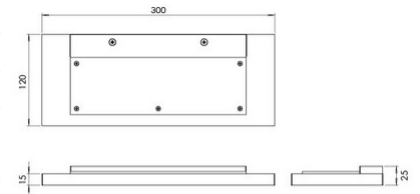

Fit

| | |
|------------------------------------|--|
| Code | 3866-23-102 |
| Type | Wall lamp |
| Designer | S.T. Fabas Luce |
| Eancode | 8019282574941 |
| Customs tariff | 94051190 |
| Color | White |
| Material | Metal and methacrylate frame |
| IP | IP20 |
| IK | 04 |
| Insulation Class |  CL1 |
| Item Dimensions | 300x120x25mm - 1.35kg |
| Packaging Dimensions | 320x130x40mm - 1.45kg |
| Light Source 1 | |
| Light source | LED Built-in |
| Light Source Lumen | 3200 lm |
| Item Lumen | 2880 lm |
| Color Temperature | Warm white 3000K |
| Energy Efficiency Class |  |
| Electrical specifications 1 | |
| Input Voltage | 230V AC 50Hz |
| Total Absorbed Power | 30W |
| Control System | Phase cut dimmable |