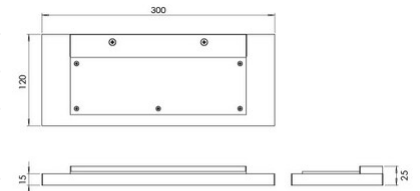

## Fit

<b>Code</b>	<b>3866-23-102</b>
<b>Type</b>	Wall lamp
<b>Designer</b>	S.T. Fabas Luce
<b>Eancode</b>	8019282574941
<b>Customs tariff</b>	94051190
<b>Color</b>	White
<b>Material</b>	Metal and methacrylate frame
<b>IP</b>	IP20
<b>IK</b>	04
<b>Insulation Class</b>	 CL1
<b>Item Dimensions</b>	300x120x25mm - 1.35kg
<b>Packaging Dimensions</b>	320x130x40mm - 1.45kg
<b>Light Source 1</b>	
<b>Light source</b>	LED Built-in
<b>Light Source Lumen</b>	3200 lm
<b>Item Lumen</b>	2880 lm
<b>Color Temperature</b>	Warm white 3000K
<b>Energy Efficiency Class</b>	
<b>Electrical specifications 1</b>	
<b>Input Voltage</b>	230V AC 50Hz
<b>Total Absorbed Power</b>	30W
<b>Control System</b>	Phase cut dimmable