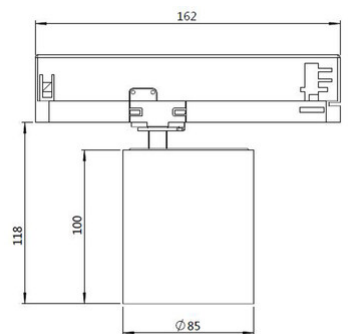

Renoir 28W DALI

Adjustable projector with adapter for installation on mains voltage track for 28W LED source with high yield and monochromatic emission in Warm or Natural White shades, excellent color rendering CRI >90. Integrated electronic ballast in On/Off or DALI versions. The device is made of die-cast aluminum and thermoplastic material, it allows 330° rotation around the vertical axis and an inclination of 90° in relation to the horizontal plane.

Code	6521-94-366
Type	Track spotlight
Designer	S.T. Fabas Luce
Eancode	8019282547372
Customs tariff	94054239
Color	Black
Material	Aluminum frame
IP	IP20
IK	04
Insulation Class	 CL2
Operating ambient temperature	-5°C + 35°C
Years of warranty	3
Item Dimensions	100mm Ø85mm - 0,5kg
Packaging Dimensions	210x210x90mm - 0.6kg
Light Source 1	
Light source	LED Built-in
LED Characteristics	COB
Number of LEDs	1
Light Source Lumen	3150 lm
Item Lumen	2919 lm
Color Temperature	Natural white 4000 K
Optics	22°
Minimum CRI	>90
Luminous Flux Maintenance	50.000h L80 B20
Energy Efficiency Class	
Electrical specifications 1	
Input Voltage	220/240V AC 50/60Hz
Total Absorbed Power	28W
Driver	Included
Power Factor	>0,9
Control System	DALI