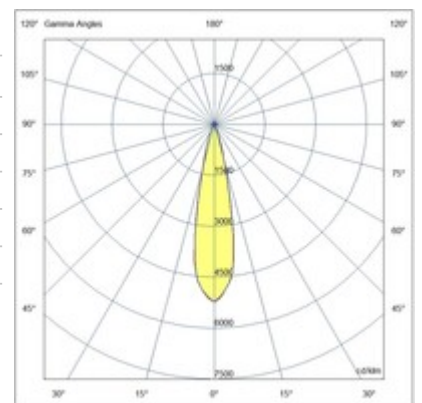

Renoir 28W DALI

Adjustable projector with adapter for installation on mains voltage track for 28W LED source with high yield and monochromatic emission in Warm or Natural White shades, excellent color rendering CRI >90. Integrated electronic ballast in On/Off or DALI versions. The device is made of die-cast aluminum and thermoplastic material, it allows 330° rotation around the vertical axis and an inclination of 90° in relation to the horizontal plane.

Code	6521-94-366
Type	Track spotlight
Designer	S.T. Fabas Luce
Eancode	8019282547372
Customs tariff	94054239
Color	Black
Material	Aluminum frame
IP	IP20
IK	04
Insulation Class	 CL2
Operating ambient temperature	-5°C + 35°C
Years of warranty	3
Item Dimensions	100mm Ø85mm - 0,5kg
Packaging Dimensions	210x210x90mm - 0.6kg
Light Source 1	
Light source	LED Built-in
LED Characteristics	COB
Number of LEDs	1
Light Source Lumen	3150 lm
Item Lumen	2919 lm
Color Temperature	Natural white 4000 K
Optics	22°
Minimum CRI	>90
Luminous Flux Maintenance	50.000h L80 B20
Energy Efficiency Class	
Electrical specifications 1	
Input Voltage	220/240V AC 50/60Hz
Total Absorbed Power	28W
Driver	Included
Power Factor	>0,9
Control System	DALI