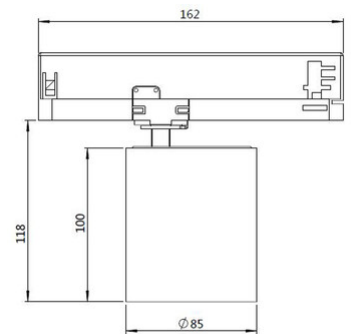

## Renoir 28W DALI

Adjustable projector with adapter for installation on mains voltage track for 28W LED source with high yield and monochromatic emission in Warm or Natural White shades, excellent color rendering CRI >90. Integrated electronic ballast in On/Off or DALI versions. The device is made of die-cast aluminum and thermoplastic material, it allows 330° rotation around the vertical axis and an inclination of 90° in relation to the horizontal plane.

<b>Code</b>	<b>6521-94-456</b>
<b>Type</b>	Track spotlight
<b>Designer</b>	S.T. Fabas Luce
<b>Eancode</b>	8019282547358
<b>Customs tariff</b>	94054239
<b>Color</b>	White
<b>Material</b>	Aluminum frame
<b>IP</b>	IP20
<b>IK</b>	04
<b>Insulation Class</b>	 CL2
<b>Operating ambient temperature</b>	-5°C + 35°C
<b>Years of warranty</b>	3
<b>Item Dimensions</b>	100mm Ø85mm - 0,5kg
<b>Packaging Dimensions</b>	210x210x90mm - 0.6kg
<b>Light Source 1</b>	
<b>Light source</b>	LED Built-in
<b>LED Characteristics</b>	COB
<b>Light Source Lumen</b>	3150 lm
<b>Item Lumen</b>	3008 lm
<b>Color Temperature</b>	Natural white 4000 K
<b>Optics</b>	35°
<b>Minimum CRI</b>	>90
<b>Luminous Flux Maintenance</b>	50.000h L80 B20
<b>Energy Efficiency Class</b>	
<b>Electrical specifications 1</b>	
<b>Input Voltage</b>	220/240V AC 50/60Hz
<b>Total Absorbed Power</b>	28W
<b>Driver</b>	Included
<b>Power Factor</b>	>0,9
<b>Control System</b>	DALI