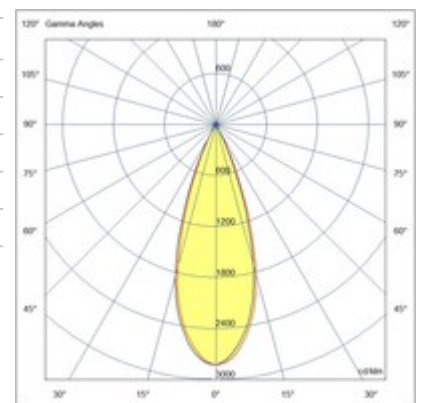

## Renoir 28W DALI

Adjustable projector with adapter for installation on mains voltage track for 28W LED source with high yield and monochromatic emission in Warm or Natural White shades, excellent color rendering CRI >90. Integrated electronic ballast in On/Off or DALI versions. The device is made of die-cast aluminum and thermoplastic material, it allows 330° rotation around the vertical axis and an inclination of 90° in relation to the horizontal plane.

<b>Code</b>	<b>6521-94-456</b>
<b>Type</b>	Track spotlight
<b>Designer</b>	S.T. Fabas Luce
<b>Eancode</b>	8019282547358
<b>Customs tariff</b>	94054239
<b>Color</b>	White
<b>Material</b>	Aluminum frame
<b>IP</b>	IP20
<b>IK</b>	04
<b>Insulation Class</b>	 CL2
<b>Operating ambient temperature</b>	-5°C + 35°C
<b>Years of warranty</b>	3
<b>Item Dimensions</b>	100mm Ø85mm - 0,5kg
<b>Packaging Dimensions</b>	210x210x90mm - 0.6kg
<b>Light Source 1</b>	
<b>Light source</b>	LED Built-in
<b>LED Characteristics</b>	COB
<b>Light Source Lumen</b>	3150 lm
<b>Item Lumen</b>	3008 lm
<b>Color Temperature</b>	Natural white 4000 K
<b>Optics</b>	35°
<b>Minimum CRI</b>	>90
<b>Luminous Flux Maintenance</b>	50.000h L80 B20
<b>Energy Efficiency Class</b>	
<b>Electrical specifications 1</b>	
<b>Input Voltage</b>	220/240V AC 50/60Hz
<b>Total Absorbed Power</b>	28W
<b>Driver</b>	Included
<b>Power Factor</b>	>0,9
<b>Control System</b>	DALI