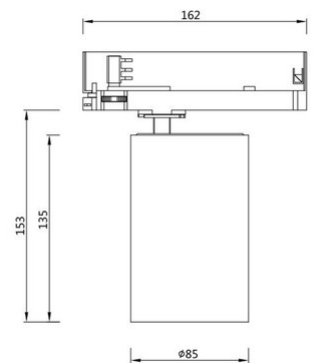

Renoir 35W DALI

Adjustable projector with adapter for installation on mains voltage track for 35W LED source with high yield and monochromatic emission in Warm or Natural White shades, excellent color rendering CRI 90. Integrated electronic ballast in On/Off or DALI versions. The device is made of die-cast aluminum and thermoplastic material, it allows 330° rotation around the vertical axis and an inclination of 90° in relation to the horizontal plane.

Code	6522-92-366
Type	Track spotlight
Designer	S.T. Fabas Luce
Eancode	8019282547495
Customs tariff	94054239
Color	Black
Material	Aluminum frame
IP	IP20
IK	04
Insulation Class	 CL2
Operating ambient temperature	-5°C + 35°C
Years of warranty	3
Item Dimensions	135mm Ø85mm - 0.6kg
Packaging Dimensions	210x210x90mm - 0.7kg
Light Source 1	
Light source	LED Built-in
LED Characteristics	COB
Light Source Lumen	3930 lm
Item Lumen	3638 lm
Color Temperature	Warm white 3000K
Optics	22°
Minimum CRI	>90
Luminous Flux Maintenance	50.000h L80 B20
Energy Efficiency Class	
Electrical specifications 1	
Input Voltage	220/240V AC 50/60Hz
Total Absorbed Power	35W
Driver	Included
Power Factor	>0,9
Control System	DALI