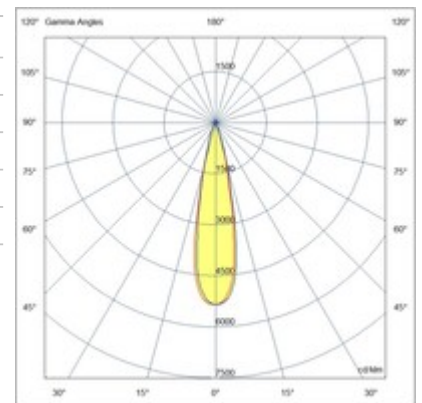

Renoir 35W DALI

Adjustable projector with adapter for installation on mains voltage track for 35W LED source with high yield and monochromatic emission in Warm or Natural White shades, excellent color rendering CRI 90. Integrated electronic ballast in On/Off or DALI versions. The device is made of die-cast aluminum and thermoplastic material, it allows 330° rotation around the vertical axis and an inclination of 90° in relation to the horizontal plane.

Code	6522-92-366
Type	Track spotlight
Designer	S.T. Fabas Luce
Eancode	8019282547495
Customs tariff	94054239
Color	Black
Material	Aluminum frame
IP	IP20
IK	04
Insulation Class	 CL2
Operating ambient temperature	-5°C + 35°C
Years of warranty	3
Item Dimensions	135mm Ø85mm - 0.6kg
Packaging Dimensions	210x210x90mm - 0.7kg
Light Source 1	
Light source	LED Built-in
LED Characteristics	COB
Light Source Lumen	3930 lm
Item Lumen	3638 lm
Color Temperature	Warm white 3000K
Optics	22°
Minimum CRI	>90
Luminous Flux Maintenance	50.000h L80 B20
Energy Efficiency Class	
Electrical specifications 1	
Input Voltage	220/240V AC 50/60Hz
Total Absorbed Power	35W
Driver	Included
Power Factor	>0,9
Control System	DALI