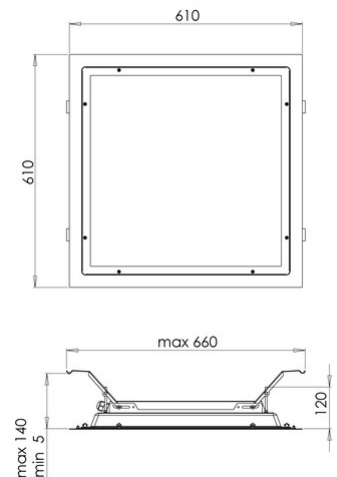

Skilos

Skilos recessed for plasterboard false ceilings is a lighting fixture with a 600x600mm modular structure. Provided with an optical system which allows excellent visual comfort, the microprismatic screen guarantees a UGR<19 factor. Equipped with the latest generation of very high efficiency LEDs, 4000K natural light, CRI 90. The IP65 protection degree is guaranteed both on the visible side and on the recessed side. Particularly suitable for operating, aseptic, chemical and food premises. Possibility to have custom-made dimensions.

Code	6524-24-705
Type	Recessed lamp
Designer	S.T. Fabas Luce
Eancode	8019282552741
Customs tariff	94054239
Color	White
Material	Metal frame / Clear prismatic diffuser
IP	IP65
IK	04
Insulation Class	 CL1
Operating ambient temperature	-20°C +45°C
Years of warranty	5
Item Dimensions	610x610x120mm - 7.0kg
Packaging Dimensions	650x650x150mm - 8.3kg
Light Source 1	
Light source	LED Built-in
LED Characteristics	SMD
Light Source Lumen	4222 lm
Item Lumen	3231 lm
Color Temperature	Natural white 4000 K
Optics	Prismatic
Minimum CRI	>90
UGR	<19
Energy Efficiency Class	 C
Electrical specifications 1	
Input Voltage	220/240V AC 50/60Hz
Total Absorbed Power	25W
Driver	Included
Power Factor	> 0.9
Control System	DALI/Push/On-Off