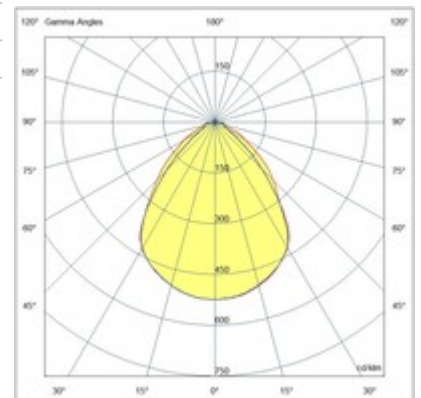

Skilos

Skilos recessed for plasterboard false ceilings is a lighting fixture with a 600x600mm modular structure. Provided with an optical system which allows excellent visual comfort, the microprismatic screen guarantees a UGR<19 factor. Equipped with the latest generation of very high efficiency LEDs, 4000K natural light, CRI 90. The IP65 protection degree is guaranteed both on the visible side and on the recessed side. Particularly suitable for operating, aseptic, chemical and food premises. Possibility to have custom-made dimensions.

Code	6524-24-705
Type	Recessed lamp
Designer	S.T. Fabas Luce
Eancode	8019282552741
Customs tariff	94054239
Color	White
Material	Metal frame / Clear prismatic diffuser
IP	IP65
IK	04
Insulation Class	 CL1
Operating ambient temperature	-20°C +45°C
Years of warranty	5
Item Dimensions	610x610x120mm - 7.0kg
Packaging Dimensions	650x650x150mm - 8.3kg
Light Source 1	
Light source	LED Built-in
LED Characteristics	SMD
Light Source Lumen	4222 lm
Item Lumen	3231 lm
Color Temperature	Natural white 4000 K
Optics	Prismatic
Minimum CRI	>90
UGR	<19
Energy Efficiency Class	 C
Electrical specifications 1	
Input Voltage	220/240V AC 50/60Hz
Total Absorbed Power	25W
Driver	Included
Power Factor	> 0.9
Control System	DALI/Push/On-Off