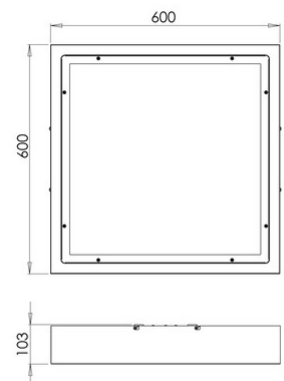

## Skilos

Skilos recessed ceiling is a lighting fixture with a 600x600mm modular structure. Provided with an optical system which allows excellent visual comfort, the microprismatic screen guarantees a UGR<19 factor. Equipped with the latest generation of very high efficiency LEDs, 4000K natural light, CRI 90. The IP65 protection degree is guaranteed both on the visible side and on the recessed side. Particularly suitable for operating, aseptic, chemical and food premises. Possibility to have custom-made dimensions.

<b>Code</b>	<b>6524-34-715</b>
<b>Type</b>	Recessed lamp
<b>Designer</b>	S.T. Fabas Luce
<b>Eancode</b>	8019282552758
<b>Customs tariff</b>	94054239
<b>Color</b>	White
<b>Material</b>	Metal frame / Clear prismatic diffuser
<b>IP</b>	IP65
<b>IK</b>	04
<b>Insulation Class</b>	 CL1
<b>Operating ambient temperature</b>	-20°C +45°C
<b>Years of warranty</b>	5
<b>Item Dimensions</b>	600x600x103mm - 9.3kg
<b>Packaging Dimensions</b>	650x650x150mm - 10.6kg
<b>Light Source 1</b>	
<b>Light source</b>	LED Built-in
<b>LED Characteristics</b>	SMD
<b>Light Source Lumen</b>	5861 lm
<b>Item Lumen</b>	4485 lm
<b>Color Temperature</b>	Natural white 4000 K
<b>Optics</b>	Prismatic
<b>Minimum CRI</b>	>90
<b>UGR</b>	<19
<b>Energy Efficiency Class</b>	 A ↑ G C
<b>Electrical specifications 1</b>	
<b>Input Voltage</b>	220/240V AC 50/60Hz
<b>Total Absorbed Power</b>	35W
<b>Driver</b>	Included
<b>Power Factor</b>	> 0.9
<b>Control System</b>	DALI/Push/On-Off