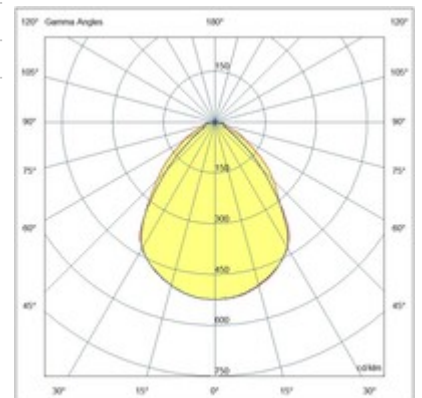

## Skilos

Skilos recessed ceiling is a lighting fixture with a 600x600mm modular structure. Provided with an optical system which allows excellent visual comfort, the microprismatic screen guarantees a UGR<19 factor. Equipped with the latest generation of very high efficiency LEDs, 4000K natural light, CRI 90. The IP65 protection degree is guaranteed both on the visible side and on the recessed side. Particularly suitable for operating, aseptic, chemical and food premises. Possibility to have custom-made dimensions.

<b>Code</b>	<b>6524-34-715</b>
<b>Type</b>	Recessed lamp
<b>Designer</b>	S.T. Fabas Luce
<b>Eancode</b>	8019282552758
<b>Customs tariff</b>	94054239
<b>Color</b>	White
<b>Material</b>	Metal frame / Clear prismatic diffuser
<b>IP</b>	IP65
<b>IK</b>	04
<b>Insulation Class</b>	 CL1
<b>Operating ambient temperature</b>	-20°C +45°C
<b>Years of warranty</b>	5
<b>Item Dimensions</b>	600x600x103mm - 9.3kg
<b>Packaging Dimensions</b>	650x650x150mm - 10.6kg
<b>Light Source 1</b>	
<b>Light source</b>	LED Built-in
<b>LED Characteristics</b>	SMD
<b>Light Source Lumen</b>	5861 lm
<b>Item Lumen</b>	4485 lm
<b>Color Temperature</b>	Natural white 4000 K
<b>Optics</b>	Prismatic
<b>Minimum CRI</b>	>90
<b>UGR</b>	<19
<b>Energy Efficiency Class</b>	 A ↑ G C
<b>Electrical specifications 1</b>	
<b>Input Voltage</b>	220/240V AC 50/60Hz
<b>Total Absorbed Power</b>	35W
<b>Driver</b>	Included
<b>Power Factor</b>	> 0.9
<b>Control System</b>	DALI/Push/On-Off