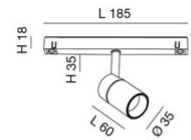

Ermes spotlight 6W

Thanks to its compact design, the 6W ERMES spotlight for 48V profile system is a lighting device designed to be mounted on 48V tracks. This type of spotlight is ideal for highlighting particular areas or objects in an environment. Available with three types of optics, two color temperatures, in either white or black finishing, On-Off and DALI.

Code	6525-72-253
Type	Track spotlight
Eancode	8019282552789
Customs tariff	94051190
Color	White
Material	Aluminum frame
IP	IP20
IK	04
Insulation Class	 CL3
Operating ambient temperature	-20+35°C
Years of warranty	3
Item Dimensions	185x35mm Ø35mm - 0.1kg
Packaging Dimensions	210x115x50mm - 0.2kg
Light Source 1	
Light source	LED Built-in
LED Characteristics	COB
Light Source Lumen	530 lm
Item Lumen	455 lm
Color Temperature	Warm white 3000K
Optics	16°
Minimum CRI	>90
Luminous Flux Maintenance	50.000h L80 B10
Energy Efficiency Class	
Electrical specifications 1	
Input Voltage	48V DC
Total Absorbed Power	6W
Driver	Included
Control System	On/Off