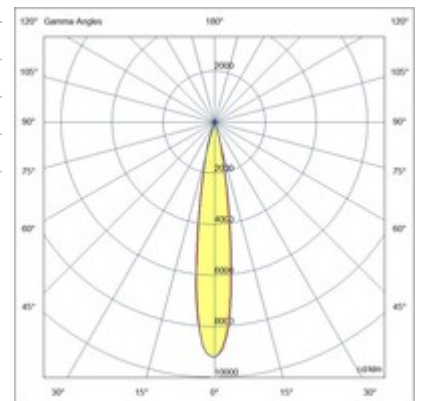

Ermes spotlight 6W

Thanks to its compact design, the 6W ERMES spotlight for 48V profile system is a lighting device designed to be mounted on 48V tracks. This type of spotlight is ideal for highlighting particular areas or objects in an environment. Available with three types of optics, two color temperatures, in either white or black finishing, On-Off and DALI.

Code	6525-72-253
Type	Track spotlight
Eancode	8019282552789
Customs tariff	94051190
Color	White
Material	Aluminum frame
IP	IP20
IK	04
Insulation Class	 CL3
Operating ambient temperature	-20+35°C
Years of warranty	3
Item Dimensions	185x35mm Ø35mm - 0.1kg
Packaging Dimensions	210x115x50mm - 0.2kg
Light Source 1	
Light source	LED Built-in
LED Characteristics	COB
Light Source Lumen	530 lm
Item Lumen	455 lm
Color Temperature	Warm white 3000K
Optics	16°
Minimum CRI	>90
Luminous Flux Maintenance	50.000h L80 B10
Energy Efficiency Class	
Electrical specifications 1	
Input Voltage	48V DC
Total Absorbed Power	6W
Driver	Included
Control System	On/Off