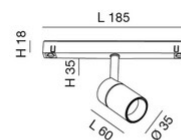

Ermes spotlight 6W

Thanks to its compact design, the 6W ERMES spotlight for 48V profile system is a lighting device designed to be mounted on 48V tracks. This type of spotlight is ideal for highlighting particular areas or objects in an environment. Available with three types of optics, two color temperatures, in either white or black finishing, On-Off and DALI.

Code	6525-72-356
Type	Track spotlight
Eancode	8019282551072
Customs tariff	94051190
Color	White
Material	Aluminum frame
IP	IP20
IK	04
Insulation Class	 CL3
Operating ambient temperature	-20+35°C
Years of warranty	3
Item Dimensions	185x35mm Ø35mm - 0.1kg
Packaging Dimensions	210x115x50mm - 0.2kg
Light Source 1	
Light source	LED Built-in
LED Characteristics	COB
Light Source Lumen	530 lm
Item Lumen	471 lm
Color Temperature	Warm white 3000K
Optics	24°
Minimum CRI	>90
Luminous Flux Maintenance	50.000h L80 B10
Energy Efficiency Class	
Electrical specifications 1	
Input Voltage	48V DC
Total Absorbed Power	6W
Driver	Included
Control System	DALI