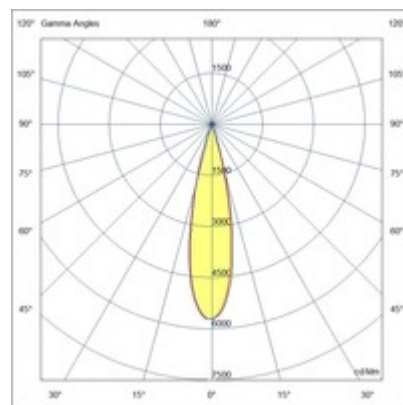

Ermes spotlight 6W

Thanks to its compact design, the 6W ERMES spotlight for 48V profile system is a lighting device designed to be mounted on 48V tracks. This type of spotlight is ideal for highlighting particular areas or objects in an environment. Available with three types of optics, two color temperatures, in either white or black finishing, On-Off and DALI.

Code	6525-72-356
Type	Track spotlight
Eancode	8019282551072
Customs tariff	94051190
Color	White
Material	Aluminum frame
IP	IP20
IK	04
Insulation Class	 CL3
Operating ambient temperature	-20+35°C
Years of warranty	3
Item Dimensions	185x35mm Ø35mm - 0.1kg
Packaging Dimensions	210x115x50mm - 0.2kg
Light Source 1	
Light source	LED Built-in
LED Characteristics	COB
Light Source Lumen	530 lm
Item Lumen	471 lm
Color Temperature	Warm white 3000K
Optics	24°
Minimum CRI	>90
Luminous Flux Maintenance	50.000h L80 B10
Energy Efficiency Class	
Electrical specifications 1	
Input Voltage	48V DC
Total Absorbed Power	6W
Driver	Included
Control System	DALI