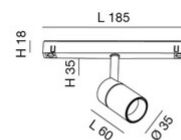

Ermes spotlight 6W

Thanks to its compact design, the 6W ERMES spotlight for 48V profile system is a lighting device designed to be mounted on 48V tracks. This type of spotlight is ideal for highlighting particular areas or objects in an environment. Available with three types of optics, two color temperatures, in either white or black finishing, On-Off and DALI.

Code	6525-73-253
Type	Track spotlight
Eancode	8019282552819
Customs tariff	94051190
Color	White
Material	Aluminum frame
IP	IP20
IK	04
Insulation Class	 CL3
Operating ambient temperature	-20+35°C
Years of warranty	3
Item Dimensions	185x35mm Ø35mm - 0.1kg
Packaging Dimensions	210x115x50mm - 0.2kg
Light Source 1	
Light source	LED Built-in
LED Characteristics	COB
Light Source Lumen	500 lm
Item Lumen	438 lm
Color Temperature	Warm White 2700K
Optics	16°
Minimum CRI	>90
Luminous Flux Maintenance	50.000h L80 B10
Energy Efficiency Class	
Electrical specifications 1	
Input Voltage	48V DC
Total Absorbed Power	6W
Control System	On/Off