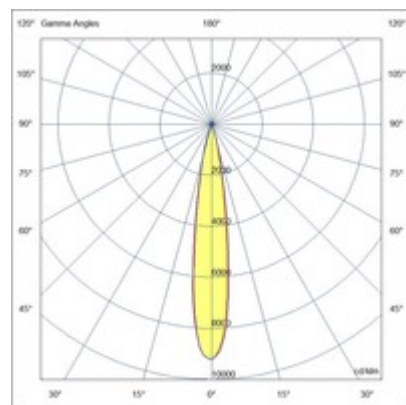

Ermes spotlight 6W

Thanks to its compact design, the 6W ERMES spotlight for 48V profile system is a lighting device designed to be mounted on 48V tracks. This type of spotlight is ideal for highlighting particular areas or objects in an environment. Available with three types of optics, two color temperatures, in either white or black finishing, On-Off and DALI.

Code	6525-73-253
Type	Track spotlight
Eancode	8019282552819
Customs tariff	94051190
Color	White
Material	Aluminum frame
IP	IP20
IK	04
Insulation Class	 CL3
Operating ambient temperature	-20+35°C
Years of warranty	3
Item Dimensions	185x35mm Ø35mm - 0.1kg
Packaging Dimensions	210x115x50mm - 0.2kg
Light Source 1	
Light source	LED Built-in
LED Characteristics	COB
Light Source Lumen	500 lm
Item Lumen	438 lm
Color Temperature	Warm White 2700K
Optics	16°
Minimum CRI	>90
Luminous Flux Maintenance	50.000h L80 B10
Energy Efficiency Class	
Electrical specifications 1	
Input Voltage	48V DC
Total Absorbed Power	6W
Control System	On/Off