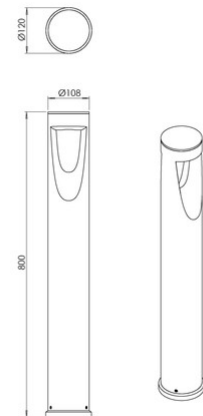

Teo

Code	6529-12-284
Type	Ground spikes and Bollards
Designer	S.T. Fabas Luce
Eancode	8019282566557
Customs tariff	94052190
Color	Corten
Material	Aluminum frame
IP	IP65
IK	06
Insulation Class	 CL1
Operating ambient temperature	-20°C +45°C
Years of warranty	2
Item Dimensions	800mm Ø108mm - 2.3kg
Packaging Dimensions	125x125x820mm - 2.7kg
Light Source 1	
Light source	Built-in
LED Characteristics	COB
Light Source Lumen	1170 lm
Item Lumen	690 lm
Color Temperature	Warm white 3000K
Minimum CRI	>80
Energy Efficiency Class	
Electrical specifications 1	
Input Voltage	110/127V AC - 220/240V AC 50/60Hz
Total Absorbed Power	13W
Driver	Included
Control System	On/Off