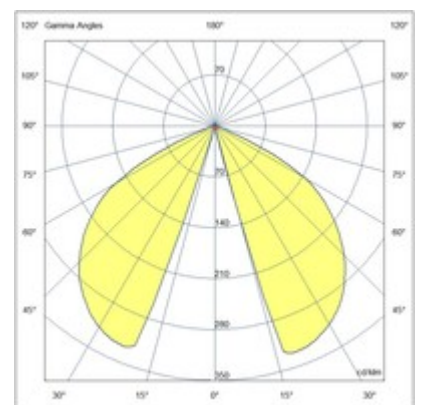

Teo

Code	6529-12-284
Type	Ground spikes and Bollards
Designer	S.T. Fabas Luce
Eancode	8019282566557
Customs tariff	94052190
Color	Corten
Material	Aluminum frame
IP	IP65
IK	06
Insulation Class	 CL1
Operating ambient temperature	-20°C +45°C
Years of warranty	2
Item Dimensions	800mm Ø108mm - 2.3kg
Packaging Dimensions	125x125x820mm - 2.7kg
Light Source 1	
Light source	Built-in
LED Characteristics	COB
Light Source Lumen	1170 lm
Item Lumen	690 lm
Color Temperature	Warm white 3000K
Minimum CRI	>80
Energy Efficiency Class	
Electrical specifications 1	
Input Voltage	110/127V AC - 220/240V AC 50/60Hz
Total Absorbed Power	13W
Driver	Included
Control System	On/Off