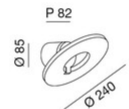

|                                      |  |
|--------------------------------------|--|
| <b>Code</b>                          | <b>6534-21-294</b>   |
| <b>Type</b>                          | Outdoor wall lamp  |
| <b>Eancode</b>                       | 8019282550877  |
| <b>Customs tariff</b>                | 94051190   |
| <b>Color</b>                         | Dark grey  |
| <b>Material</b>                      | Aluminum frame and polycarbonate   |
| <b>IP</b>                            | IP54   |
| <b>IK</b>                            | 05   |
| <b>Insulation Class</b>              | <br>CL1 |
| <b>Operating ambient temperature</b> | -20°C +45°C  |
| <b>Years of warranty</b>             | 2  |
| <b>Item Dimensions</b>               | 82x85mm Ø240mm - 1kg   |
| <b>Packaging Dimensions</b>          | 290x290x110mm - 1.4kg  |
|                                      | <b>Light Source 1</b>  |
| <b>Light source</b>                  | LED Built-in   |
| <b>LED Characteristics</b>           | SMD  |
| <b>Light Source Lumen</b>            | 1309 lm  |
| <b>Item Lumen</b>                    | 832 lm   |
| <b>Color Temperature</b>             | Warm white 3000K   |
| <b>Typical CRI</b>                   | 83   |
| <b>Energy Efficiency Class</b>       |       |
|                                      | <b>Electrical specifications 1</b>   |
| <b>Input Voltage</b>                 | 110/127V AC - 220/240V AC<br>50/60Hz   |
| <b>Total Absorbed Power</b>          | 10W  |
| <b>Driver</b>                        | Included   |
| <b>Control System</b>                | On/Off   |