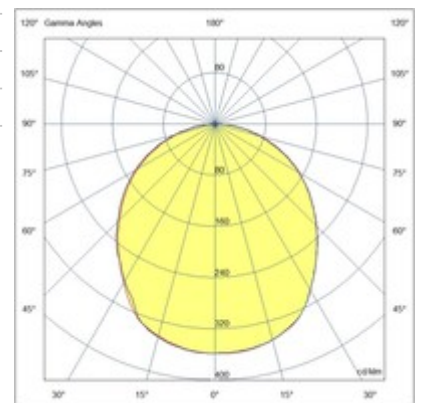

## Elite

LED wall lamp, made of aluminium and with polycarbonate diffuser. Ideal for terraces and balconies. Thanks to the swivelling round head, it can satisfy different functional or decorative purposes.

|                                      |  |
|--------------------------------------|--|
| <b>Code</b>                          | <b>6534-21-294</b>   |
| <b>Type</b>                          | Outdoor wall lamp  |
| <b>Eancode</b>                       | 8019282550877  |
| <b>Customs tariff</b>                | 94051190   |
| <b>Color</b>                         | Dark grey  |
| <b>Material</b>                      | Aluminum frame and polycarbonate   |
| <b>IP</b>                            | IP54   |
| <b>IK</b>                            | 05   |
| <b>Insulation Class</b>              | <br>CL1 |
| <b>Operating ambient temperature</b> | -20°C +45°C  |
| <b>Years of warranty</b>             | 2  |
| <b>Item Dimensions</b>               | 82x85mm Ø240mm - 1kg   |
| <b>Packaging Dimensions</b>          | 290x290x110mm - 1.4kg  |
|                                      | <b>Light Source 1</b>  |
| <b>Light source</b>                  | LED Built-in   |
| <b>LED Characteristics</b>           | SMD  |
| <b>Light Source Lumen</b>            | 1309 lm  |
| <b>Item Lumen</b>                    | 832 lm   |
| <b>Color Temperature</b>             | Warm white 3000K   |
| <b>Typical CRI</b>                   | 83   |
| <b>Energy Efficiency Class</b>       |       |
|                                      | <b>Electrical specifications 1</b>   |
| <b>Input Voltage</b>                 | 110/127V AC - 220/240V AC<br>50/60Hz   |
| <b>Total Absorbed Power</b>          | 10W  |
| <b>Driver</b>                        | Included   |
| <b>Control System</b>                | On/Off   |