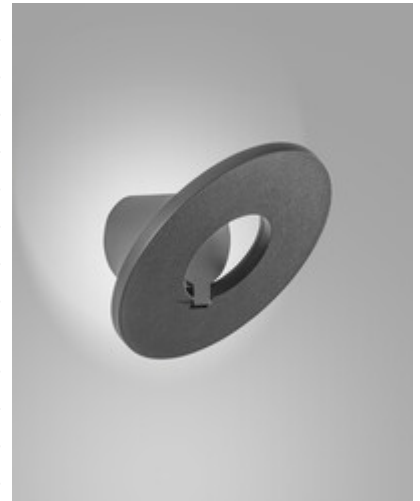

## Elite

LED wall lamp, made of aluminium and with polycarbonate diffuser. Ideal for terraces and balconies. Thanks to the swivelling round head, it can satisfy different functional or decorative purposes.

|                                      |  |
|--------------------------------------|--|
| <b>Code</b>                          | <b>6534-21-294</b>   |
| <b>Type</b>                          | Outdoor wall lamp  |
| <b>Eancode</b>                       | 8019282550877  |
| <b>Customs tariff</b>                | 94051190   |
| <b>Color</b>                         | Dark grey  |
| <b>Material</b>                      | Aluminum frame and polycarbonate   |
| <b>IP</b>                            | IP54   |
| <b>IK</b>                            | 05   |
| <b>Insulation Class</b>              | <br>CL1 |
| <b>Operating ambient temperature</b> | -20°C +45°C  |
| <b>Years of warranty</b>             | 2  |
| <b>Item Dimensions</b>               | 82x85mm Ø240mm - 1kg   |
| <b>Packaging Dimensions</b>          | 290x290x110mm - 1.4kg  |
|                                      | <b>Light Source 1</b>  |
| <b>Light source</b>                  | LED Built-in   |
| <b>LED Characteristics</b>           | SMD  |
| <b>Light Source Lumen</b>            | 1309 lm  |
| <b>Item Lumen</b>                    | 832 lm   |
| <b>Color Temperature</b>             | Warm white 3000K   |
| <b>Typical CRI</b>                   | 83   |
| <b>Energy Efficiency Class</b>       |       |
|                                      | <b>Electrical specifications 1</b>   |
| <b>Input Voltage</b>                 | 110/127V AC - 220/240V AC<br>50/60Hz   |
| <b>Total Absorbed Power</b>          | 10W  |
| <b>Driver</b>                        | Included   |
| <b>Control System</b>                | On/Off   |