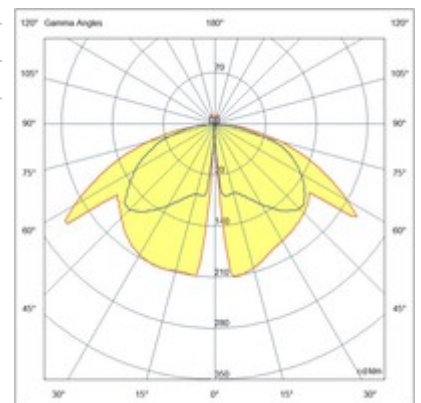

## Spirit

Made of aluminum, with its minimalist design and square shape, this LED wall lamp is perfect for creating a cozy and inviting atmosphere in terraces and balconies, both day and night.

<b>Code</b>	<b>6535-21-294</b>
<b>Type</b>	Outdoor wall lamp
<b>Eancode</b>	8019282550860
<b>Customs tariff</b>	94051190
<b>Color</b>	Dark grey
<b>Material</b>	Aluminum frame and polycarbonate
<b>IP</b>	IP54
<b>IK</b>	05
<b>Insulation Class</b>	 CL1
<b>Operating ambient temperature</b>	-20°C +45°C
<b>Years of warranty</b>	2
<b>Item Dimensions</b>	126x125x250mm - 1.1kg
<b>Packaging Dimensions</b>	155x145x275mm - 1.2kg
	<b>Light Source 1</b>
<b>Light source</b>	Built-in
<b>LED Characteristics</b>	SMD
<b>Light Source Lumen</b>	1022 lm
<b>Item Lumen</b>	292 lm
<b>Color Temperature</b>	Warm white 3000K
<b>Typical CRI</b>	83
<b>Energy Efficiency Class</b>	
	<b>Electrical specifications 1</b>
<b>Input Voltage</b>	220/240V AC 50/60Hz
<b>Total Absorbed Power</b>	8W
<b>Driver</b>	Included
<b>Control System</b>	On/Off