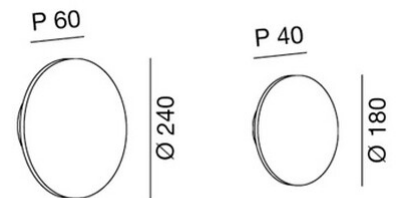

Code	6544-21-294
Type	Outdoor wall lamp
Eancode	8019282552390
Customs tariff	94051190
Color	Dark grey
Material	Aluminum frame and polycarbonate
IP	IP65
IK	06
Insulation Class	 CL1
Operating ambient temperature	-5°C +45°C
Years of warranty	2
Item Dimensions	40mm Ø180mm - 0.7kg
Packaging Dimensions	190x195x50mm - 0.8kg
Light Source 1	
Light source	Built-in
LED Characteristics	SMD
Light Source Lumen	1017 lm
Item Lumen	549 lm
Color Temperature	Warm white 3000K
Typical CRI	91
Energy Efficiency Class	
Electrical specifications 1	
Input Voltage	220/240V AC 50/60Hz
Total Absorbed Power	9W
Driver	Included
Control System	On/Off