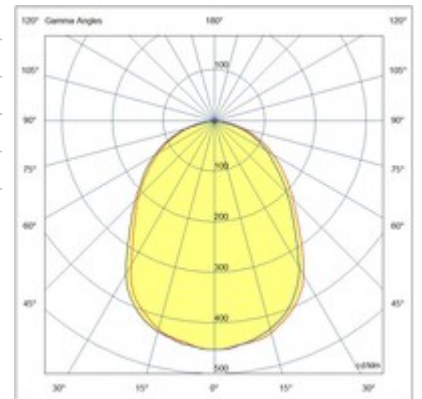

Zon

LED wall lamp, made of aluminum and with polycarbonate diffuser. The light source that illuminates the wall in reflection makes it ideal for creating plays of light on the external walls of terraces and balconies. Thanks to the round shape of different colors and sizes, it can satisfy different functional or decorative purposes.

Code	6544-21-294
Type	Outdoor wall lamp
Eancode	8019282552390
Customs tariff	94051190
Color	Dark grey
Material	Aluminum frame and polycarbonate
IP	IP65
IK	06
Insulation Class	 CL1
Operating ambient temperature	-5°C +45°C
Years of warranty	2
Item Dimensions	40mm Ø180mm - 0.7kg
Packaging Dimensions	190x195x50mm - 0.8kg
Light Source 1	
Light source	Built-in
LED Characteristics	SMD
Light Source Lumen	1017 lm
Item Lumen	549 lm
Color Temperature	Warm white 3000K
Typical CRI	91
Energy Efficiency Class	
Electrical specifications 1	
Input Voltage	220/240V AC 50/60Hz
Total Absorbed Power	9W
Driver	Included
Control System	On/Off