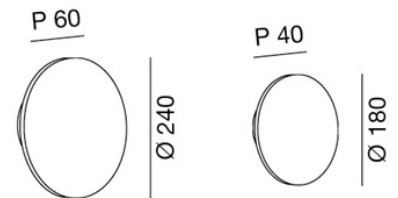

Code	6544-22-294
Type	Outdoor wall lamp
Eancode	8019282552420
Customs tariff	94051190
Color	Dark grey
Material	Aluminum frame and polycarbonate
IP	IP65
IK	06
Insulation Class	
Operating ambient temperature	-5°C +45°C
Years of warranty	2
Item Dimensions	60mm Ø240mm - 1.2kg
Packaging Dimensions	285x285x90mm - 1.5kg
Light Source 1	
Light source	Built-in
LED Characteristics	SMD
Light Source Lumen	1356 lm
Item Lumen	681 lm
Color Temperature	Warm white 3000K
Typical CRI	91
Energy Efficiency Class	
Electrical specifications 1	
Input Voltage	220 / 240V AC 50/60 Hz
Total Absorbed Power	12W
Driver	Included
Control System	On/Off