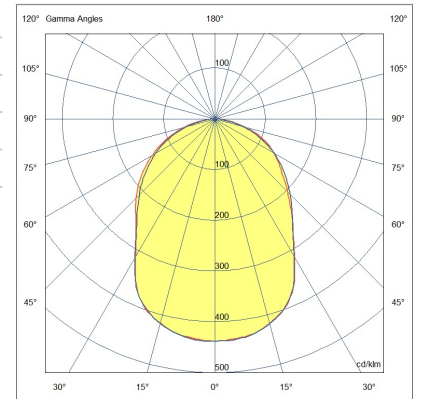

Zon

LED wall lamp, made of aluminum and with polycarbonate diffuser. The light source that illuminates the wall in reflection makes it ideal for creating plays of light on the external walls of terraces and balconies. Thanks to the round shape of different colors and sizes, it can satisfy different functional or decorative purposes.

Code	6544-22-294
Type	Outdoor wall lamp
Eancode	8019282552420
Customs tariff	94051190
Color	Dark grey
Material	Aluminum frame and polycarbonate
IP	IP65
IK	06
Insulation Class	
Operating ambient temperature	-5°C +45°C
Years of warranty	2
Item Dimensions	60mm Ø240mm - 1.2kg
Packaging Dimensions	285x285x90mm - 1.5kg
Light Source 1	
Light source	Built-in
LED Characteristics	SMD
Light Source Lumen	1356 lm
Item Lumen	681 lm
Color Temperature	Warm white 3000K
Typical CRI	91
Energy Efficiency Class	
Electrical specifications 1	
Input Voltage	220 / 240V AC 50/60 Hz
Total Absorbed Power	12W
Driver	Included
Control System	On/Off